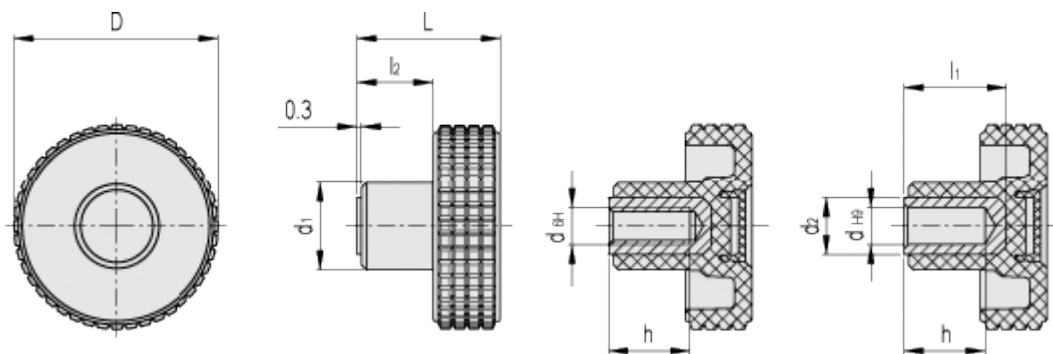

Data Sheet

Article number: 23020342014

Description: E+G Fingregreb MBT.30-B-M5-C4, yellow centre cap

Measures

D	= 31	l2	= 11.5
d1	= 15		
d2	= -		
dH6	= M5		
dH9	= -		
h	= 10		
L	= 24		
l1	= -		